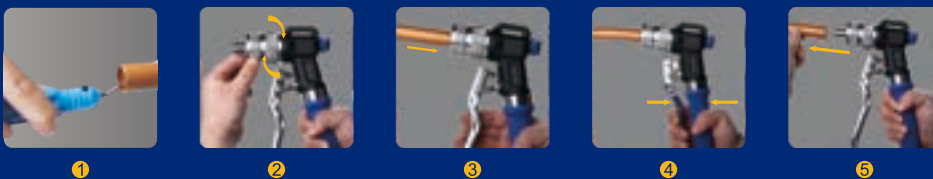

# Hydraulic Tube Expander

### Hydraulic Expander

- One hand operation
- Suitable for larger diameter copper

### Quick connect heads

- Patented expander head, 180° quick locking

Model	Tube O.D.	Accessory
VHE-29D	3/8", 1/2", 5/8", 3/4", 7/8", 1", 1-1/8"	VTT-5 VTC-32
VHE-29DM	10, 12, 15, 16, 18, 22, 28 mm	VTT-5 VTC-32
VHE-29E	3/8", 1/2", 5/8", 3/4", 7/8", 1", 1-1/8"	/
VHE-29EM	10, 12, 15, 16, 18, 22, 28 mm	/
VHE-42E	3/8", 1/2", 5/8", 3/4", 7/8", 1", 1-1/8", 1-1/4", 1-3/8", 1-1/2", 1-5/8"	/
VHE-42EM	10, 12, 15, 16, 18, 22, 28, 35, 42 mm	/